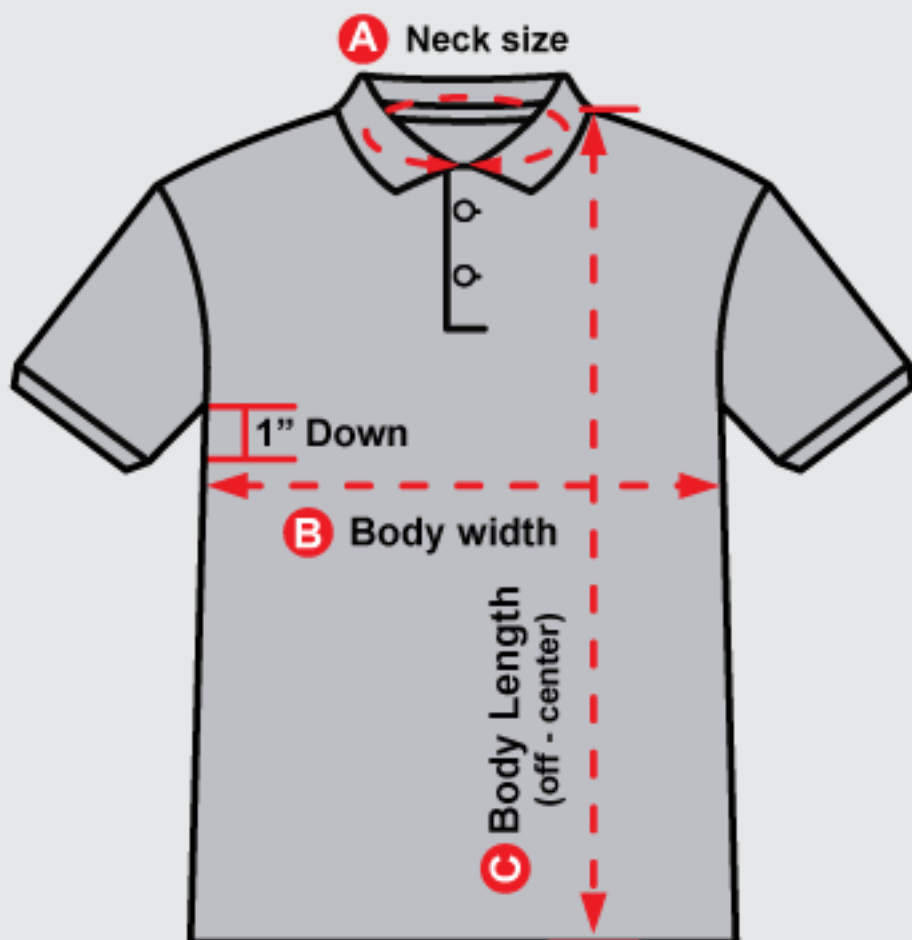

ULMT UNLIMITED MEN'S (POLO SHIRT)

Size	Neck Size	Body Width	Body Length (off-center)
1X	17 $\frac{1}{2}$ "	25"	31"
2X	18 $\frac{1}{2}$ "	27"	32"
3X	19 $\frac{1}{2}$ "	29"	33"
4X	20 $\frac{1}{2}$ "	31"	34"
5X	21 $\frac{1}{2}$ "	33"	35"
6X	22 $\frac{1}{2}$ "	36"	36"

A Neck size

The length of the collar when flattened from the center of the top button to the edge of the button hole

B Body width

Length between the stitches below the armpits down 1(inch)

C Body Length (off-center)

Length between the edge of the neck opening to the bottom(hem)

ULMT UNLIMITED MEN'S (ROUND NECK TEE)

Size	Body Width	Body Length (off-center)
1X	25"	31"
2X	27"	32"
3X	29"	33"
4X	31"	34"
5X	33"	35"
6X	36"	36"

A **Waist product size**

The actual measurement of the waist part of the product measure the width between the two sides

B **Hip**

Measure the fullest part of the hip, between the two sides and double the figure