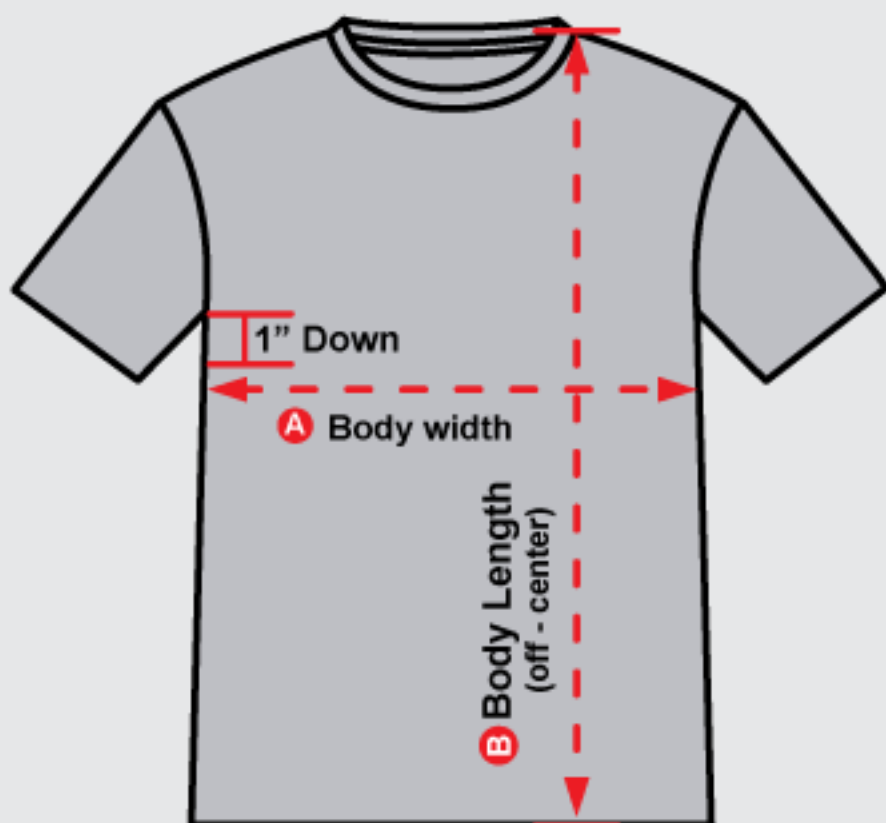

A Neck size

The length of the collar when flattened from the center of the top button to the edge of the button hole

B Body width

Length between the stitches below the armpits down 1(inch)

C Body Length (off-center)

Length between the edge of the neck opening to the bottom(hem)

ULMT UNLIMITED MEN'S (ROUND NECK TEE)

Size	Body Width	Body Length (off-center)
1X	25"	31"
2X	27"	32"
3X	29"	33"
4X	31"	34"
5X	33"	35"
6X	36"	36"

A Body width

Length between the stitches below the armpits down 1 (inch)

B Body Length (off-center)

Length between the edge of the neck opening to the bottom (hem)

ULMT UNLIMITED MEN'S (JEANS SHORT)

A Waist product size

A **Waist product size**

The actual measurement of the waist part of the product measure the width between the two sides

B **Hip**

Measure the fullest part of the hip, between the two sides and double the figure