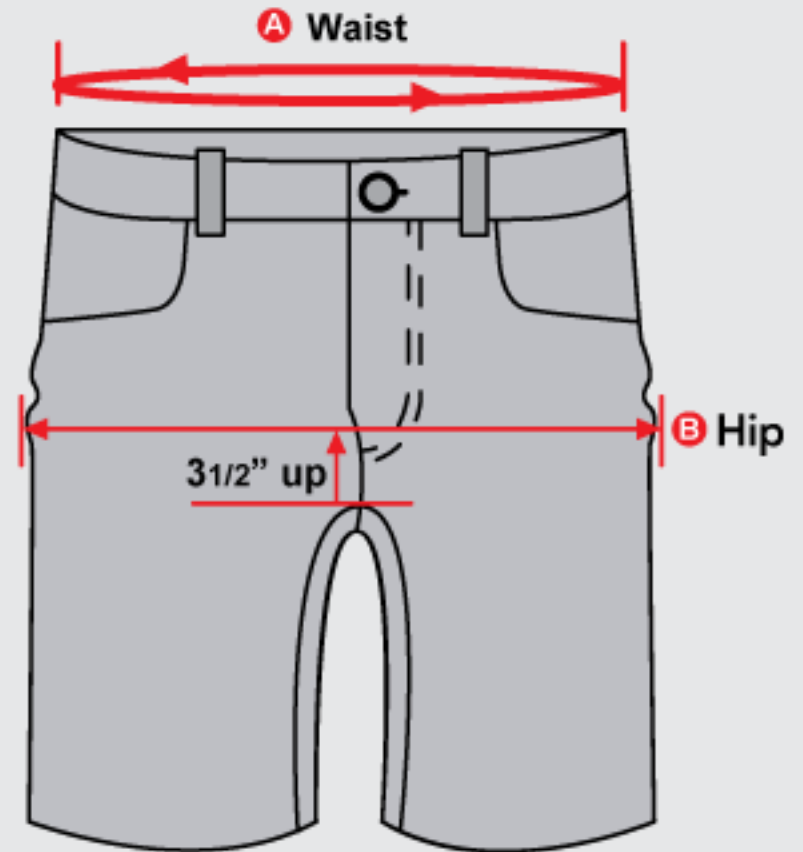

A Neck size

The length of the collar when flattened from the center of the top button to the edge of the button hole

B Body width

Length between the stitches below the armpits down 1(inch)

C Body Length (off-center)

A Body width

Length between the stitches below the armpits down 1 (inch)

B Body Length (off-center)

Length between the edge of the neck opening to the bottom (hem)

ULMT UNLIMITED MEN'S (JEANS SHORT)

A Waist product size

The actual measurement of the waist part of the product measure the width between the two sides

B Hip

Measure the fullest part of the hip, between the two sides and double the figure

Size	38"	40"	42"	44"	46"	48"	50"	52"	54"	56"	58"	60"	64"	68"
Waist	38"	40"	42"	44"	46"	48"	50"	52"	54"	56"	58"	60"	64"	68"
Hip Half Circumference Calculation Hip (3 1/2" up from crotch)	24"	25"	26"	27"	28"	29"	30"	31"	32"	33"	34"	35"	37"	39"

A **Waist product size**

The actual measurement of the waist part of the product measure the width between the two sides

B **Hip**

Measure the fullest part of the hip, between the two sides and double the figure