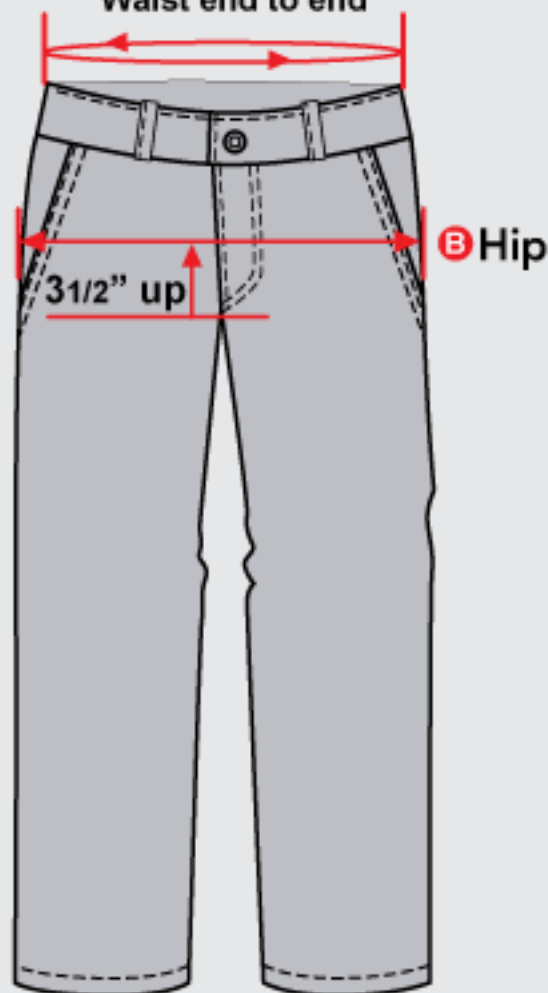

A Body width

Length between the stitches below the armpits down 1 (inch)

B Body Length (off-center)

Length between the edge of the neck opening to the bottom (hem)

ULMT UNLIMITED MEN'S (JEANS SHORT)

A Waist product size

The actual measurement of the waist part of the product measure the width between the two sides

B Hip

Measure the fullest part of the hip, between the two sides and double the figure

Size	38"	40"	42"	44"	46"	48"	50"	52"	54"	56"	58"	60"	64"	68"
Waist	38"	40"	42"	44"	46"	48"	50"	52"	54"	56"	58"	60"	64"	68"
Hip Half Circumference Calculation Hip (3 1/2" up from crotch)	24"	25"	26"	27"	28"	29"	30"	31"	32"	33"	34"	35"	37"	39"

A **Waist product size**

The actual measurement of the waist part of the product measure the width between the two sides

B **Hip**

Measure the fullest part of the hip, between the two sides and double the figure