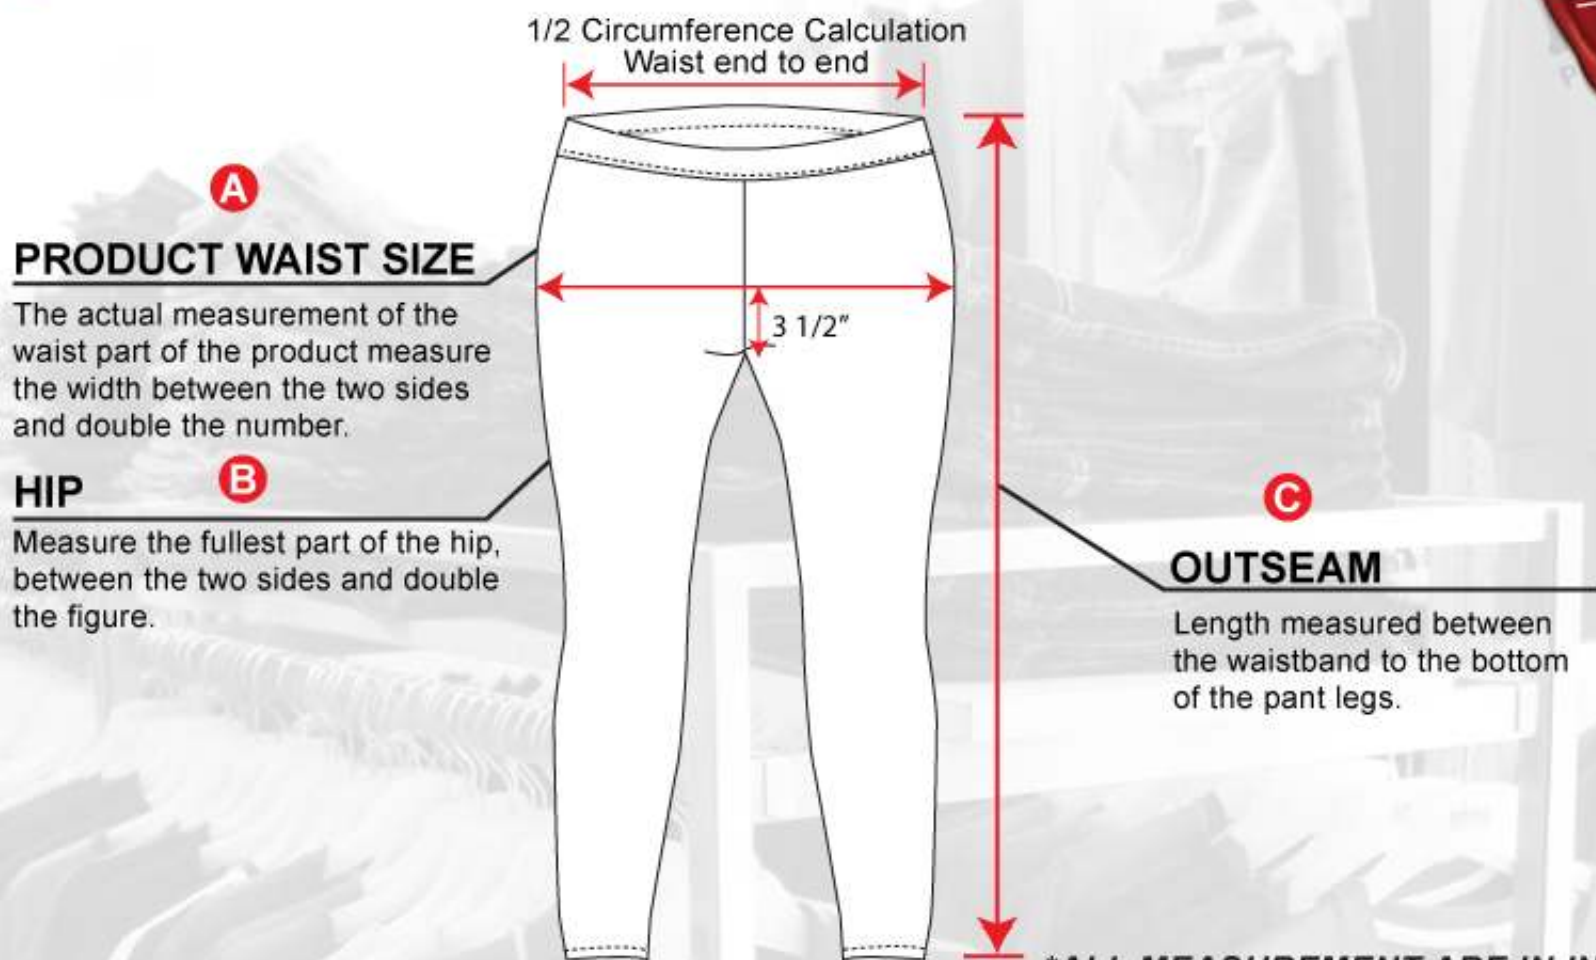

The length of the collar when flattened from center of the top button to the edge of the button hole.

B

CHEST WIDTH

CIRCUMFERENCE full length, measuring 1" BELOW the armpit.

C

BODY LENGTH (off-center)

Length between the edge of the neck opening to the bottom (hem)

*ALL MEASUREMENT ARE IN INCHES

*ALL SIZES ARE APPROXIMATE

SIZE	UK SIZE	BODY LENGTH	CHEST WIDTH	COLLAR WIDTH
1XL	18-20	29	44-46	17 1/2
2XL	22-24	29 1/2	48-50	17 1/2
3XL	26-28	30	52-54	18
4XL	30-32	30 1/2	56-58	18

*ALL MEASUREMENT ARE IN INCHES
*ALL SIZES ARE APPROXIMATE

SIZE	WAIST FLEXI STRETCH	OUTSEAM	HIP
0XL	34-37	40	43-46
1XL	38-41	40	47-50
2XL	42-45	40	51-54
3XL	46-49	41	55-58
4XL	50-53	41	59-62
5XL	54-57	41	63-66