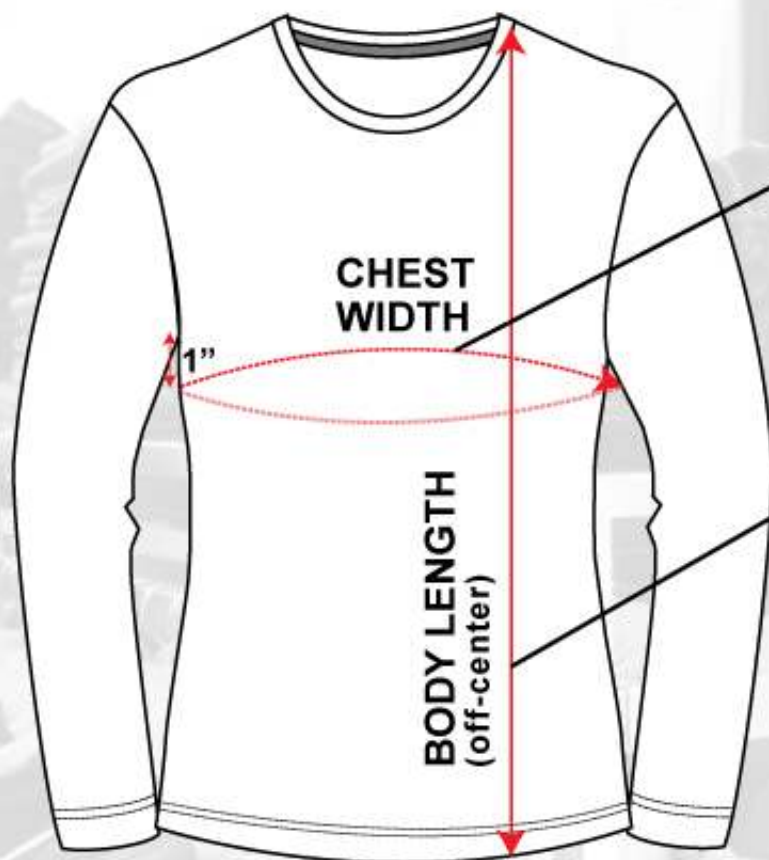

*ALL MEASUREMENT ARE IN INCHES

*ALL SIZES ARE APPROXIMATE

SIZE	UK SIZE	BODY LENGTH	CHEST WIDTH
1XL	26-28	29	52-54
2XL	30-32	30	56-58
3XL	34-36	31	60-62
4XL	38-40	32	64-66

A
CHEST WIDTH

CIRCUMFERENCE full length,
measuring 1" BELOW the armpit.

B
**BODY LENGTH
(off-center)**

Length between the edge of the
neck opening to the bottom (hem)

*ALL MEASUREMENT ARE IN INCHES

*ALL SIZES ARE APPROXIMATE

SIZE	UK SIZE	BODY LENGTH	CHEST WIDTH
0XL	18-20	28	44-46
1XL	22-24	29	48-50
2XL	26-28	30	52-54
3XL	30-32	31	56-58
4XL	34-36	32	60-62
5XL	38-40	33	64-66

A

CHEST WIDTH

CIRCUMFERENCE full length, measuring 1" BELOW the armpit.

B

BODY LENGTH (off-center)

Length between the edge of the neck opening to the bottom (hem)

*ALL MEASUREMENT ARE IN INCHES

*ALL SIZES ARE APPROXIMATE

SIZE	UK SIZE	BODY LENGTH	CHEST WIDTH
0XL	18-20	30 1/2	44-46
1XL	22-24	30 1/2	48-50
2XL	26-28	31 1/2	52-54
3XL	30-32	32 1/2	56-58
4XL	34-36	33 1/2	60-62
5XL	38-40	34 1/2	64-66

(TOP - BASIC POLO TEE)

A

COLLAR WIDTH