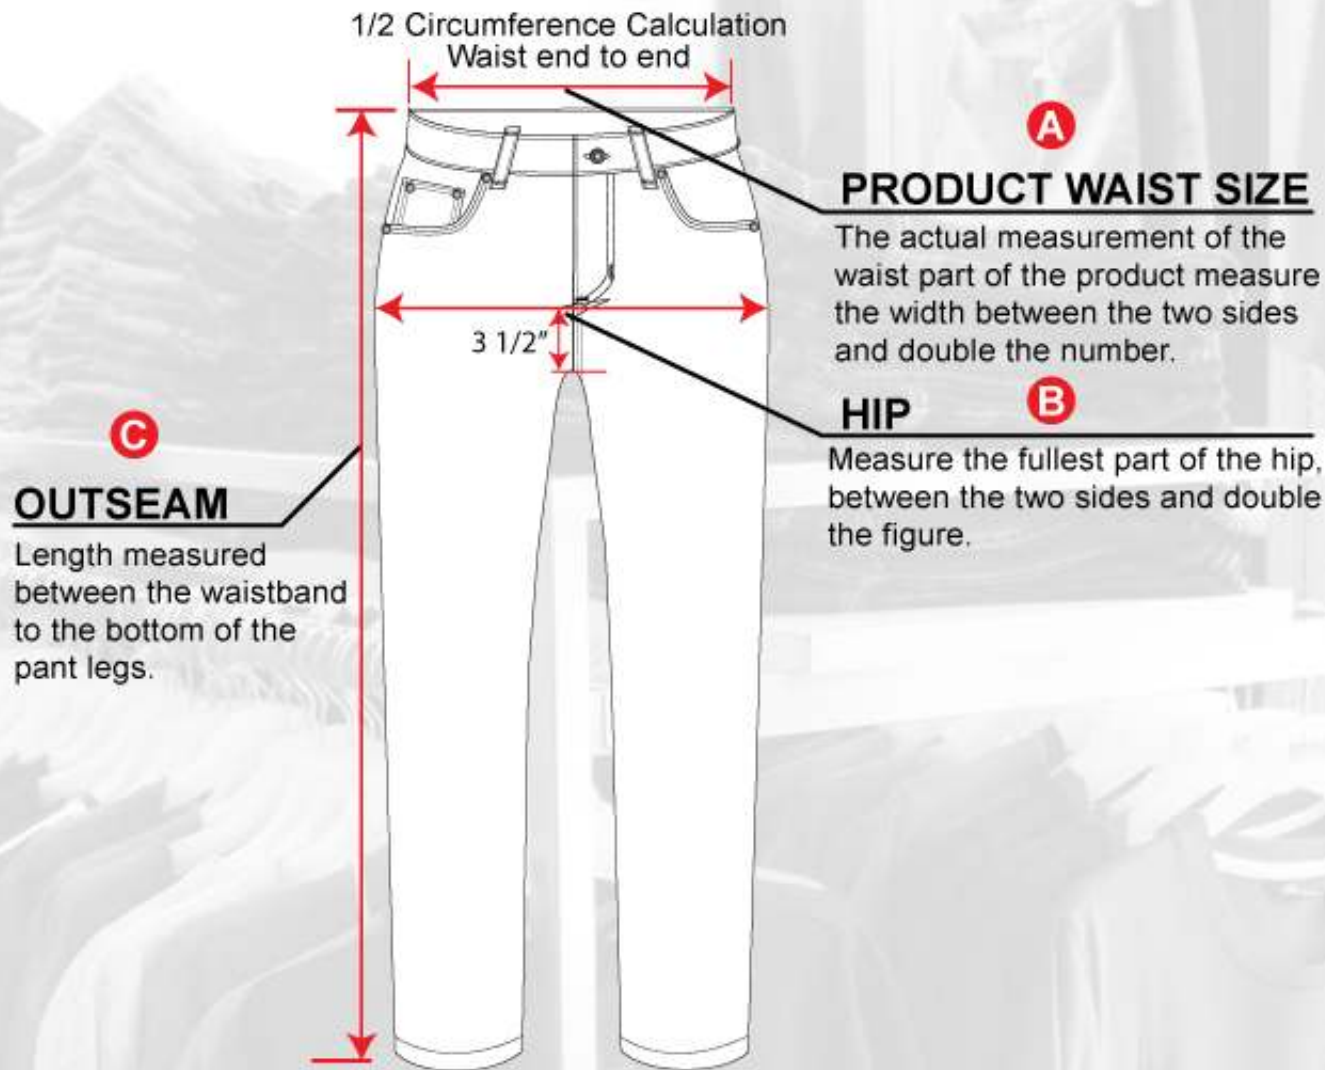

SIZE	UK SIZE	BODY LENGTH	CHEST WIDTH
0XL	18-20	30 1/2	44-46
1XL	22-24	30 1/2	48-50
2XL	26-28	31 1/2	52-54
3XL	30-32	32 1/2	56-58
4XL	34-36	33 1/2	60-62
5XL	38-40	34 1/2	64-66

(TOP - BASIC POLO TEE)

A

COLLAR WIDTH

The length of the collar when flattened from center of the top button to the edge of the button hole.

B

CHEST WIDTH

CIRCUMFERENCE full length, measuring 1" BELOW the armpit.

C

BODY LENGTH (off-center)

Length between the edge of the neck opening to the bottom (hem)

*ALL MEASUREMENT ARE IN INCHES

*ALL SIZES ARE APPROXIMATE

SIZE	UK SIZE	BODY LENGTH	CHEST WIDTH	COLLAR WIDTH
1XL	18-20	29	44-46	17 1/2
2XL	22-24	29 1/2	48-50	17 1/2
3XL	26-28	30	52-54	18
4XL	30-32	30 1/2	56-58	18

*ALL MEASUREMENT ARE IN INCHES
*ALL SIZES ARE APPROXIMATE

SIZE	WAIST FLEXI STRETCH	OUTSEAM	HIP
0XL	34-37	40	43-46
1XL	38-41	40	47-50
2XL	42-45	40	51-54
3XL	46-49	41	55-58
4XL	50-53	41	59-62
5XL	54-57	41	63-66