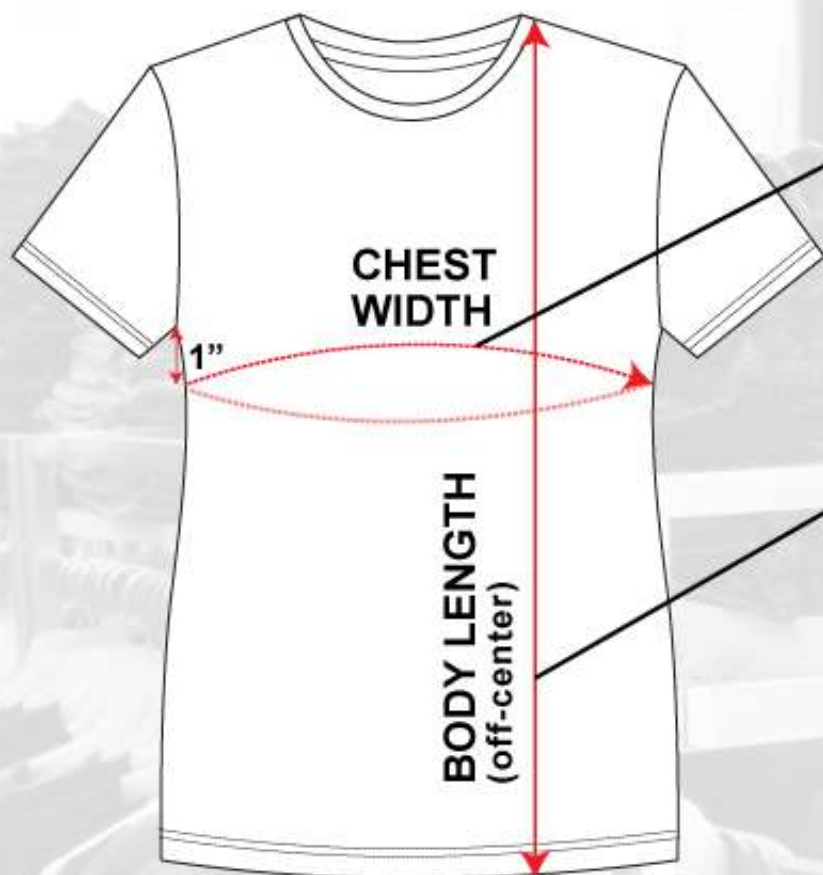

*ALL MEASUREMENT ARE IN INCHES

*ALL SIZES ARE APPROXIMATE

SIZE	UK SIZE	BODY LENGTH	CHEST WIDTH
1XL	26-28	29	52-54
2XL	30-32	30	56-58
3XL	34-36	31	60-62
4XL	38-40	32	64-66

A
CHEST WIDTH

CIRCUMFERENCE full length,
measuring 1" BELOW the armpit.

B
**BODY LENGTH
(off-center)**

Length between the edge of the
neck opening to the bottom (hem)

*ALL MEASUREMENT ARE IN INCHES

*ALL SIZES ARE APPROXIMATE

SIZE	UK SIZE	BODY LENGTH	CHEST WIDTH
0XL	18-20	28	44-46
1XL	22-24	29	48-50
2XL	26-28	30	52-54
3XL	30-32	31	56-58
4XL	34-36	32	60-62
5XL	38-40	33	64-66

A

CHEST WIDTH

CIRCUMFERENCE full length, measuring 1" BELOW the armpit.

B

BODY LENGTH (off-center)

Length between the edge of the neck opening to the bottom (hem)

*ALL MEASUREMENT ARE IN INCHES

*ALL SIZES ARE APPROXIMATE

SIZE	UK SIZE	BODY LENGTH	CHEST WIDTH
0XL	18-20	30 1/2	44-46
1XL	22-24	30 1/2	48-50
2XL	26-28	31 1/2	52-54
3XL	30-32	32 1/2	56-58
4XL	34-36	33 1/2	60-62
5XL	38-40	34 1/2	64-66

(TOP - BASIC POLO TEE)

A

COLLAR WIDTH