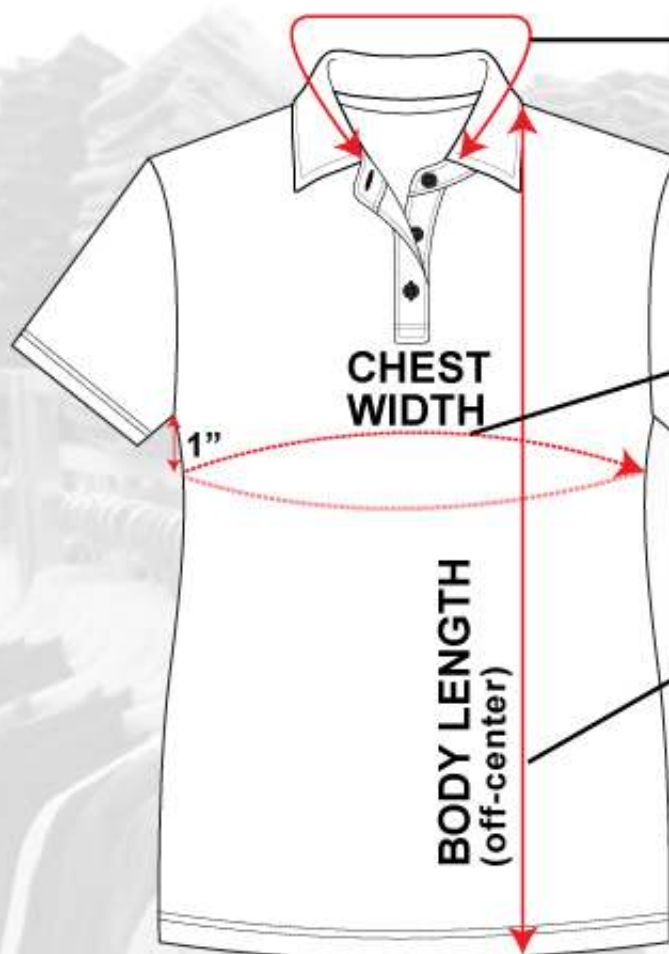

B
**BODY LENGTH
(off-center)**

Length between the edge of the
neck opening to the bottom (hem)

*ALL MEASUREMENT ARE IN INCHES

*ALL SIZES ARE APPROXIMATE

SIZE	UK SIZE	BODY LENGTH	CHEST WIDTH
0XL	18-20	28	44-46
1XL	22-24	29	48-50
2XL	26-28	30	52-54
3XL	30-32	31	56-58
4XL	34-36	32	60-62
5XL	38-40	33	64-66

A

CHEST WIDTH

CIRCUMFERENCE full length, measuring 1" BELOW the armpit.

B

BODY LENGTH (off-center)

Length between the edge of the neck opening to the bottom (hem)

*ALL MEASUREMENT ARE IN INCHES

*ALL SIZES ARE APPROXIMATE

SIZE	UK SIZE	BODY LENGTH	CHEST WIDTH
0XL	18-20	30 1/2	44-46
1XL	22-24	30 1/2	48-50
2XL	26-28	31 1/2	52-54
3XL	30-32	32 1/2	56-58
4XL	34-36	33 1/2	60-62
5XL	38-40	34 1/2	64-66

(TOP - BASIC POLO TEE)

A

COLLAR WIDTH

The length of the collar when flattened from center of the top button to the edge of the button hole.

B

CHEST WIDTH

CIRCUMFERENCE full length, measuring 1" BELOW the armpit.

C

BODY LENGTH (off-center)

Length between the edge of the neck opening to the bottom (hem)